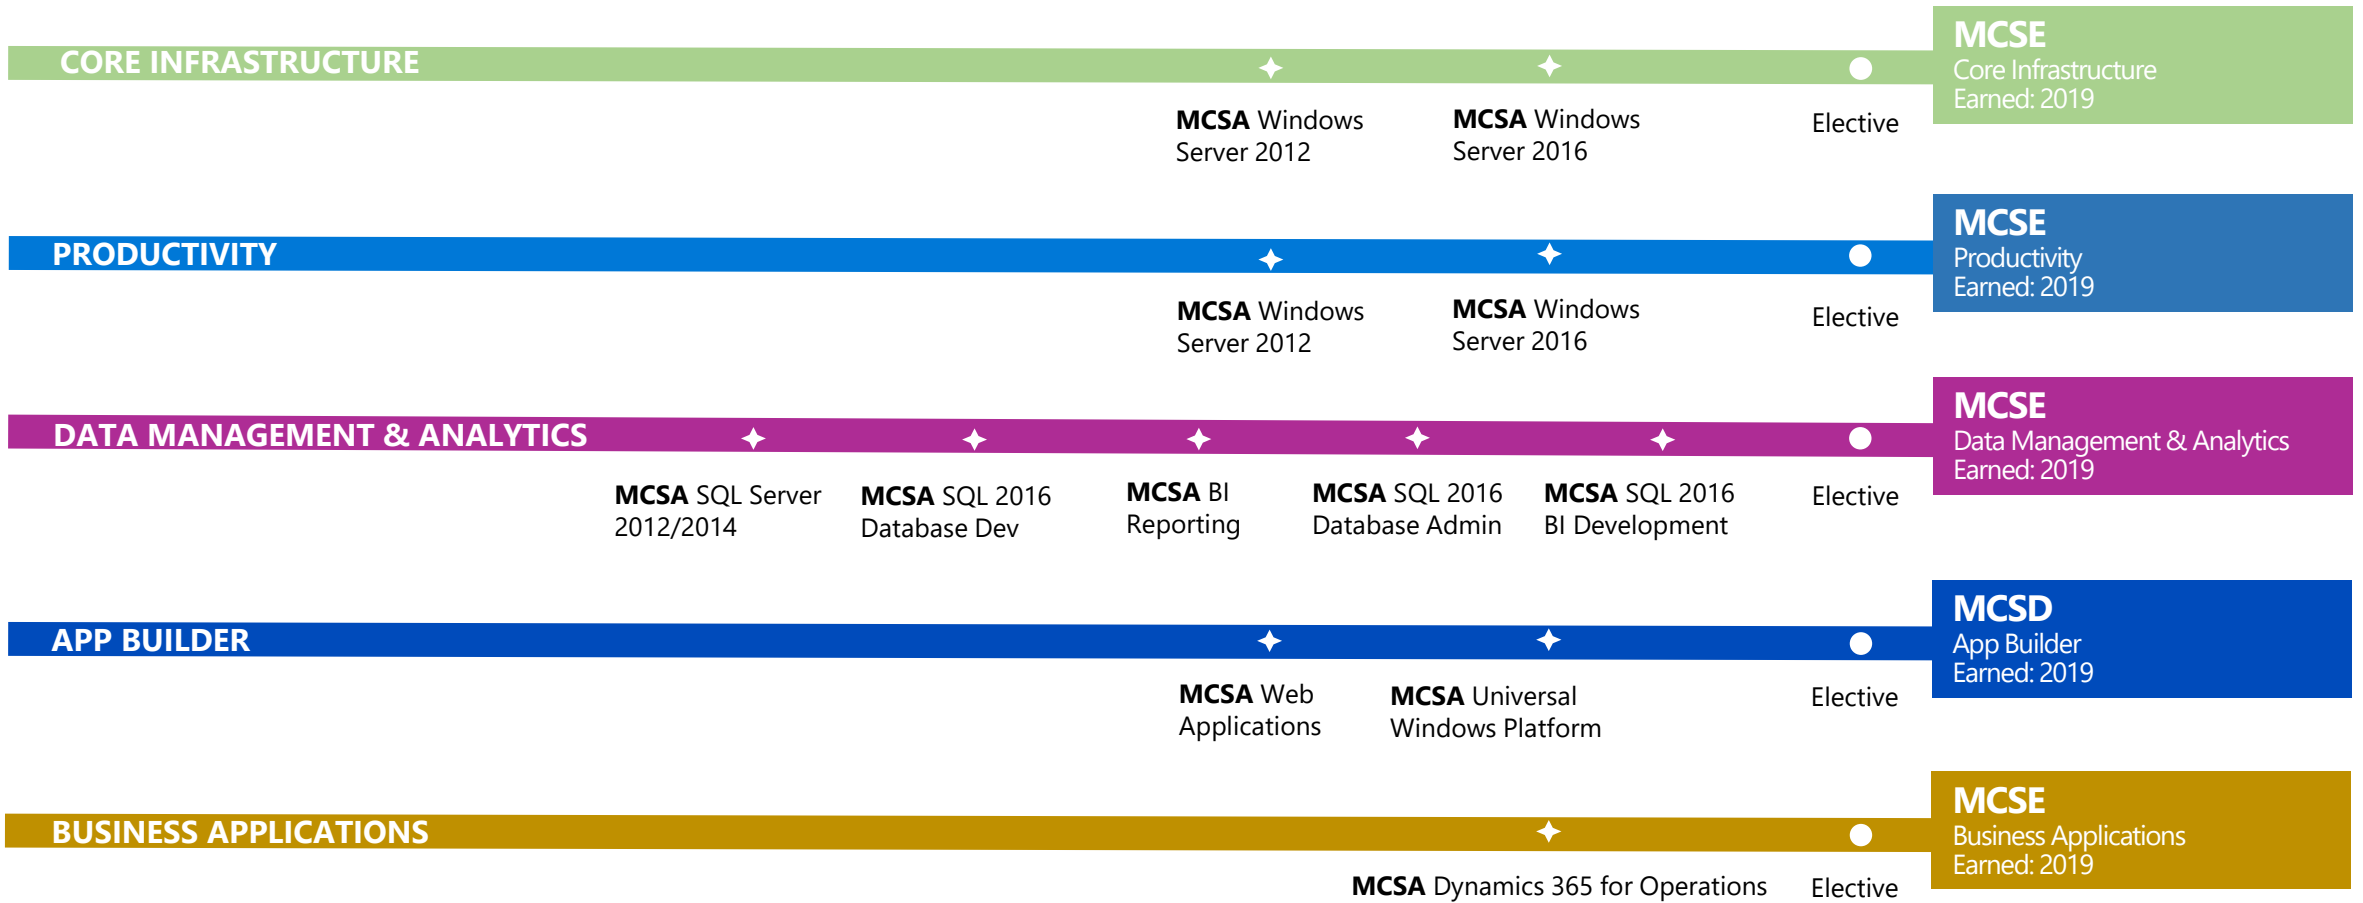

MICROSOFT CERTIFICATION PATH COMPETENCY AREAS

Core Infrastructure: IT Pro & Developer

Excellence in workload administration and engineering

Productivity: IT Pro

Expertise in deploying Microsoft Office cloud and hybrid solutions to enterprise customers

Data management & analytics: IT Pro & Developer

Proficiency in database administration and infrastructure

App Builder: Developer

Expertise in app development and quality assurance

Business Applications: IT Pro & Developer

Skills in Microsoft Dynamics Business Applications Software

As we continue to grow our Microsoft role-based certification portfolio, all remaining MCSA, MCSD, MCSE certifications and associated exams are scheduled to fully retire by June 30, 2020. [Learn more.](#)

Microsoft Learning

UPDATED FEBRUARY 27, 2020

Complete one of the MCSAs in the associated path and pass one exam from the elective exam pool to earn your MCSE or MCSD certification.

As we continue to grow our Microsoft role-based certification portfolio, all remaining MCSA, MCSD, MCSE certifications and associated exams are scheduled to fully retire by June 30, 2020. [Learn more.](#)