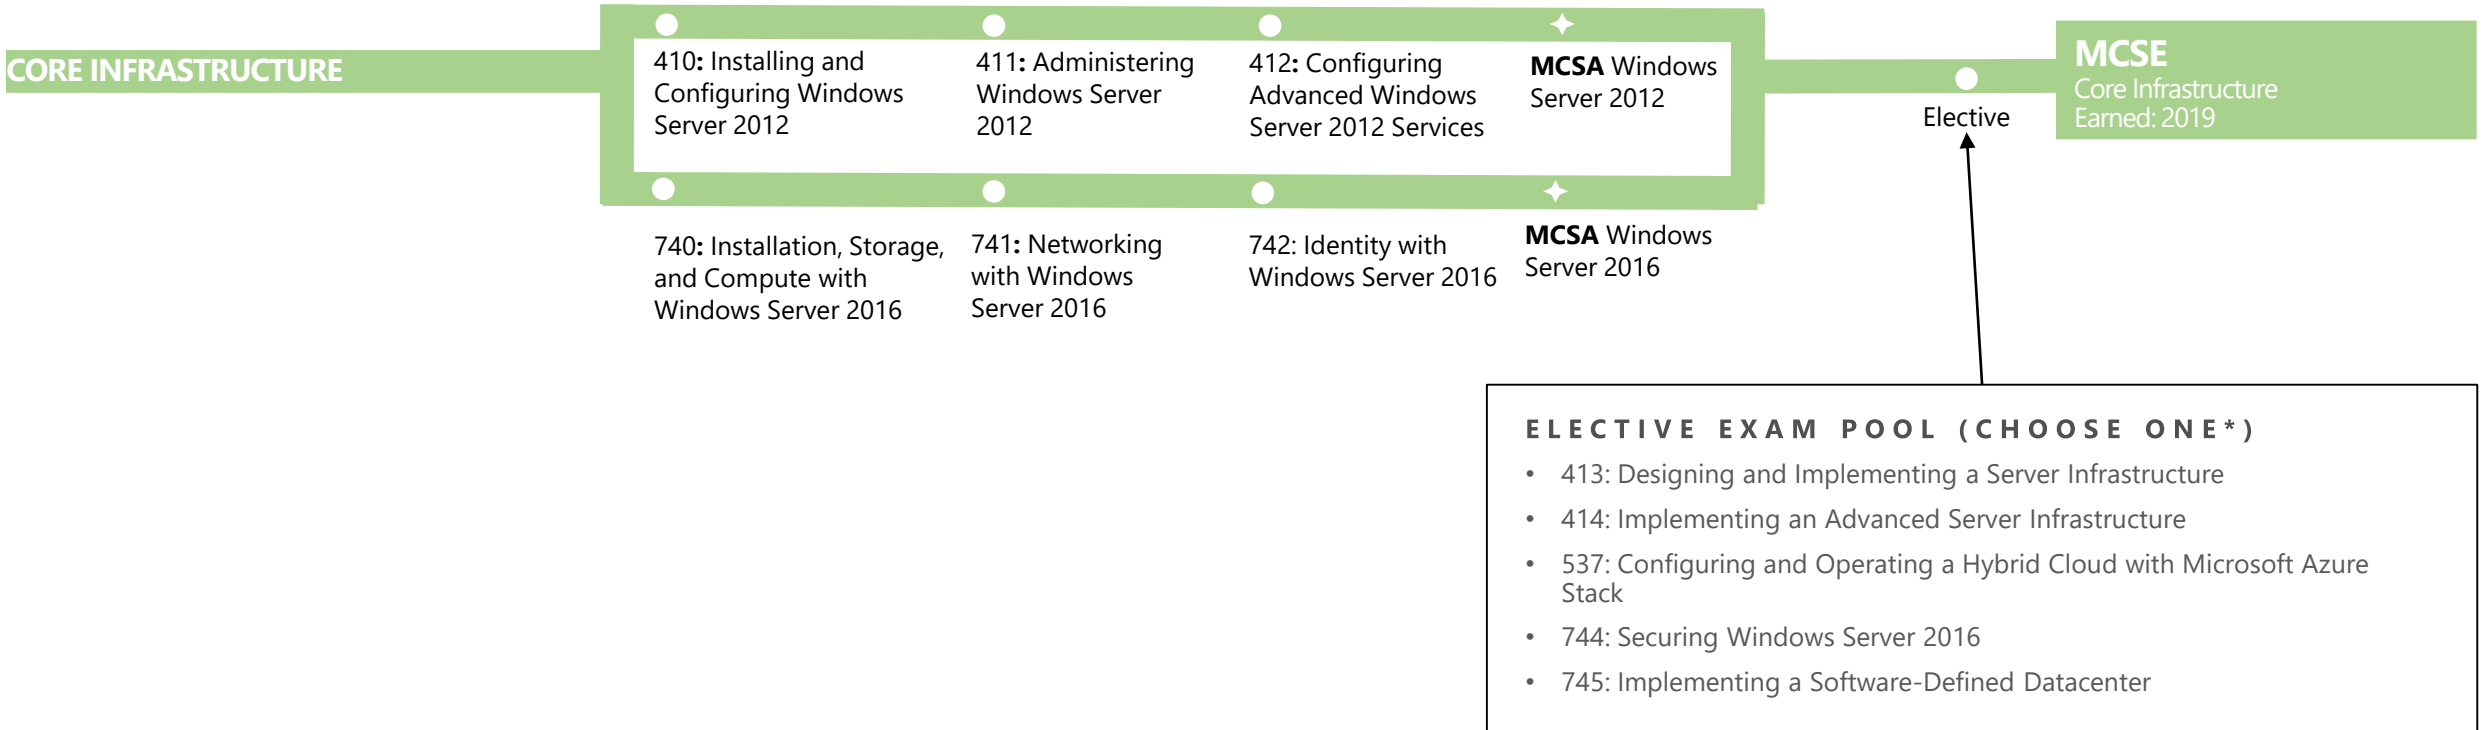

Microsoft Learning

UPDATED FEBRUARY 27, 2020

Complete one of the MCSAs in the associated path and pass one exam from the elective exam pool to earn your MCSE or MCSD certification.

As we continue to grow our Microsoft role-based certification portfolio, all remaining MCSA, MCSD, MCSE certifications and associated exams are scheduled to fully retire by June 30, 2020. [Learn more.](#)

CORE INFRASTRUCTURE PATH

*Complete the exams on a path in any order to receive the appropriate certification. Choose one elective to complete your MCSE, then choose a different elective next year or retake a previously taken cloud-based exam to stay relevant and prove your expanded skills.